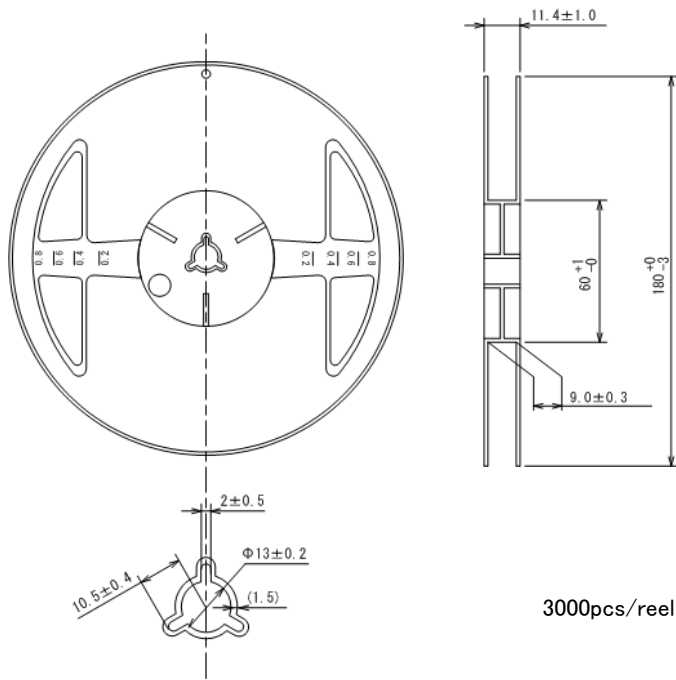

# Taping Specifications

●CL-2025 Reel

Unit: mm

3000pcs/reel

●Taping Specifications

direction of feed

R Type :[Device orientation : Right]

Standard feed