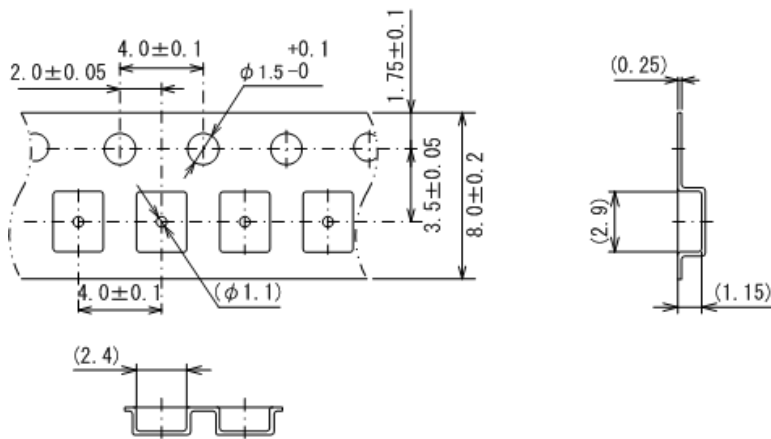

# Taping Specifications

●CL-2025 Reel

Unit: mm

3000pcs/reel

●Taping Specifications

direction of feed

R Type :[Device orientation : Right]

Standard feed