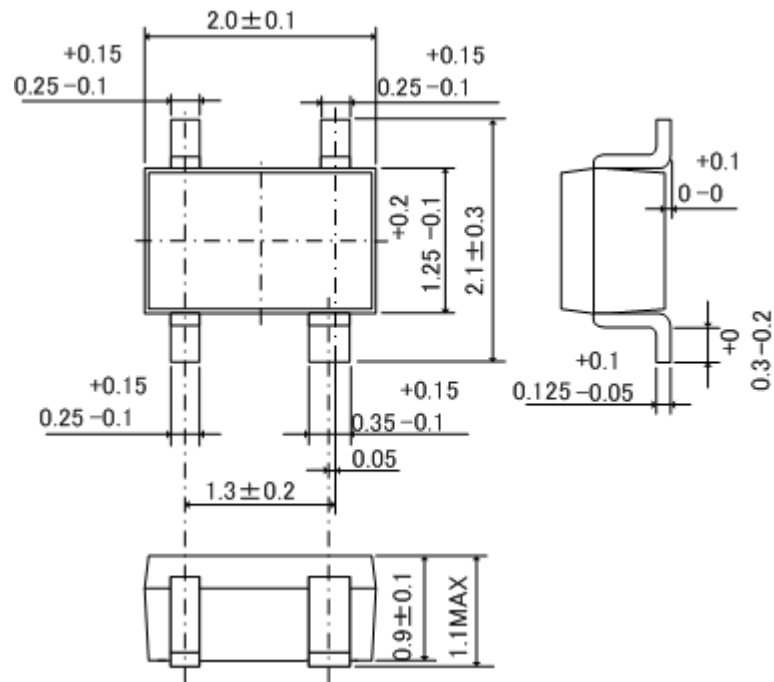

## Packaging Information / Reference Pattern Layout Dimensions

## ● SSOT-24

Unit: mm

## ■ Reference Pattern Layout Dimension