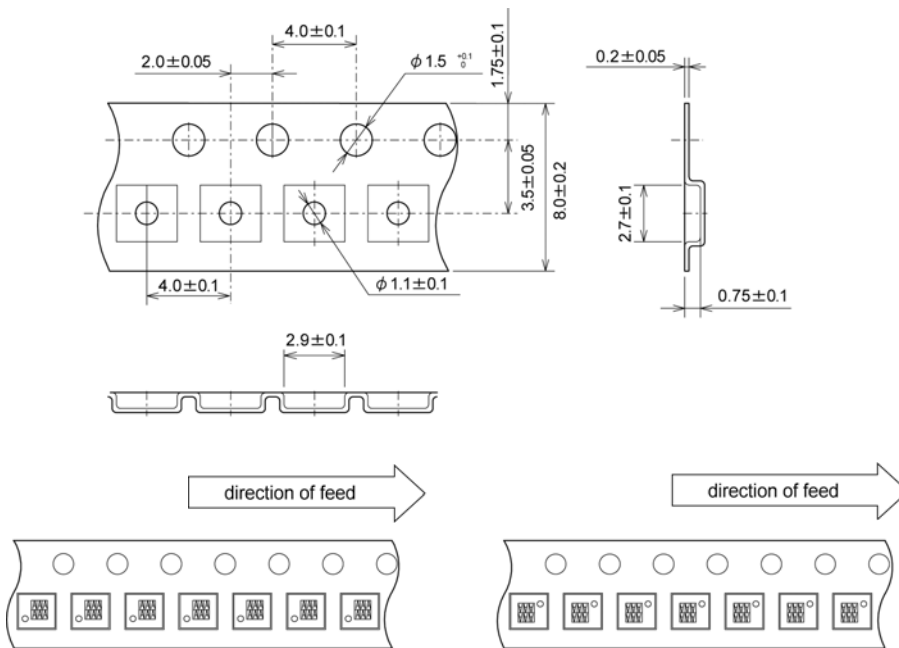

# Taping Specifications

## USP-8 Taping Specifications

R Type : [Device orientation : Right]  
Standard feed

L Type : [Device orientation : Left]  
Reverse feed