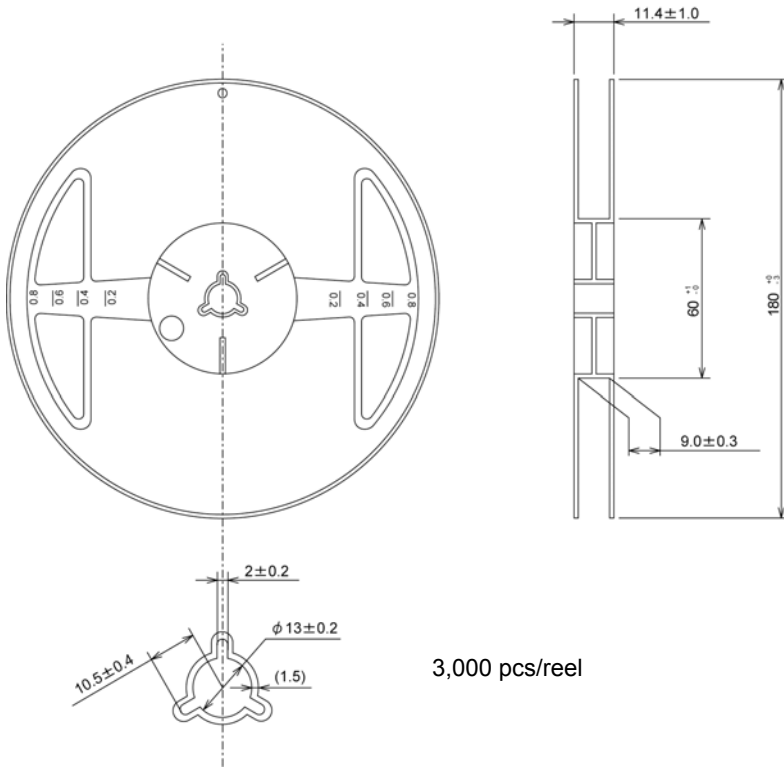

# Taping Specifications

## USP-8 Reel

3,000 pcs/reel

## USP-8 Taping Specifications

R Type : [Device orientation : Right]  
Standard feed

L Type : [Device orientation : Left]  
Reverse feed