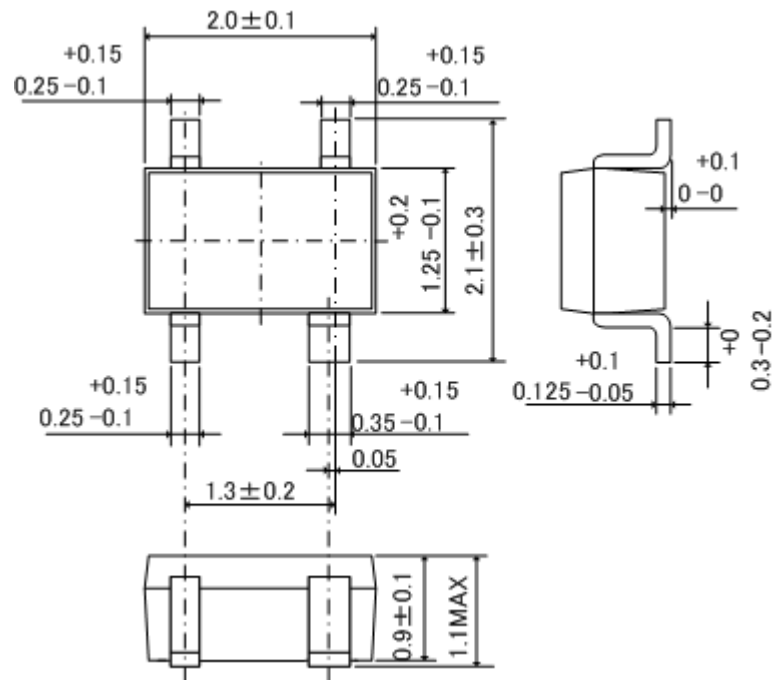

Packaging Information / Reference Pattern Layout Dimensions

● SSOT-24

Unit: mm

■ Packaging Information

■ Reference Pattern Layout Dimension