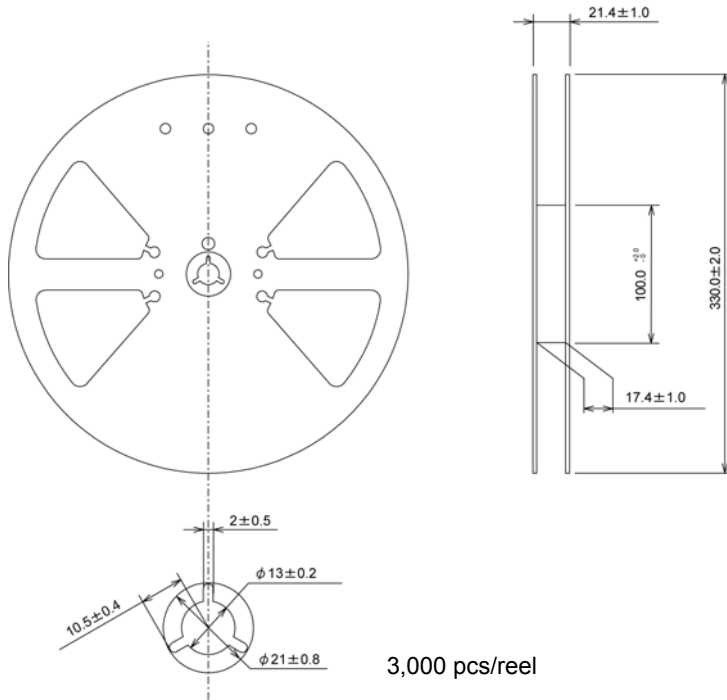

# Taping Specifications

## TSSOP-16 Reel

3,000 pcs/reel

## TSSOP-16 Taping Specifications

R Type : [Device orientation : Right]  
Standard feed

L Type : [Device orientation : Left]  
Reverse feed