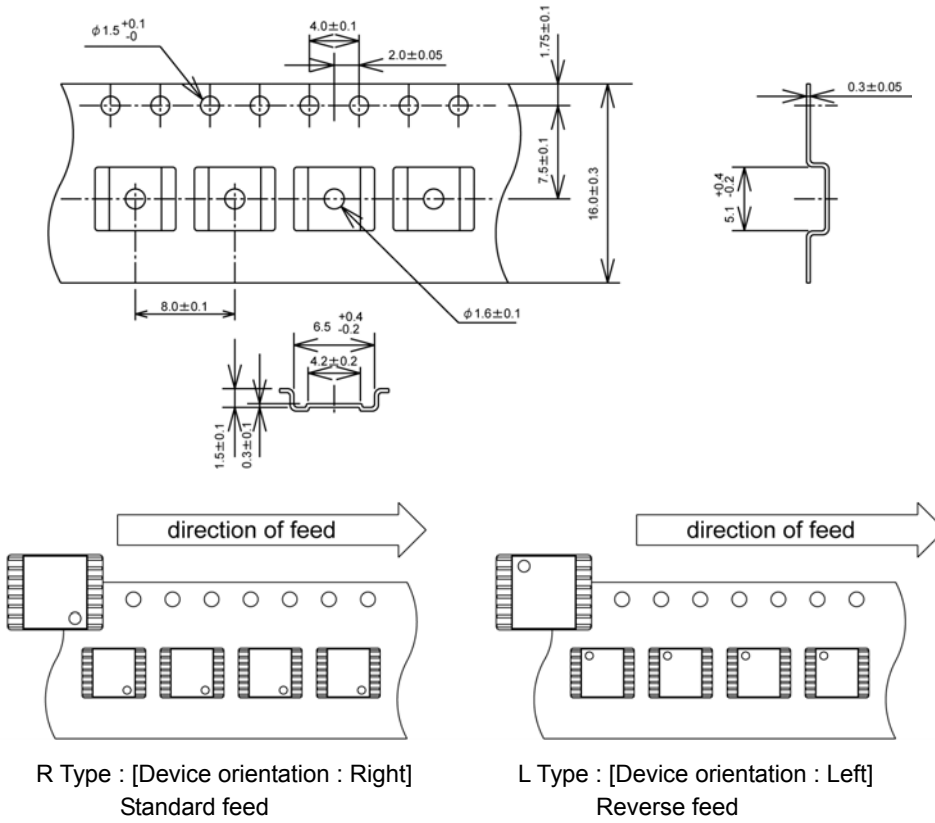

# Taping Specifications

## TSSOP-16 Reel

3,000 pcs/reel

## TSSOP-16 Taping Specifications

R Type : [Device orientation : Right]  
Standard feed

L Type : [Device orientation : Left]  
Reverse feed