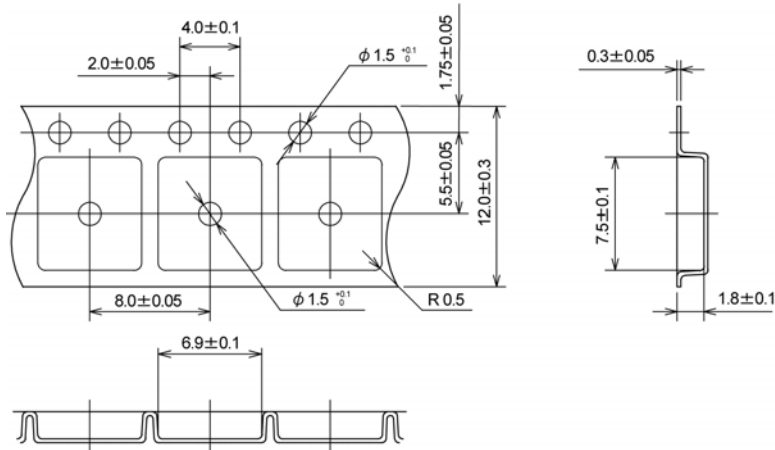

Taping Specifications

SOT-223 Reel

SOT-223 Taping Specifications

R Type : [Device orientation : Right]
Standard feed

L Type : [Device orientation : Left]
Reverse feed