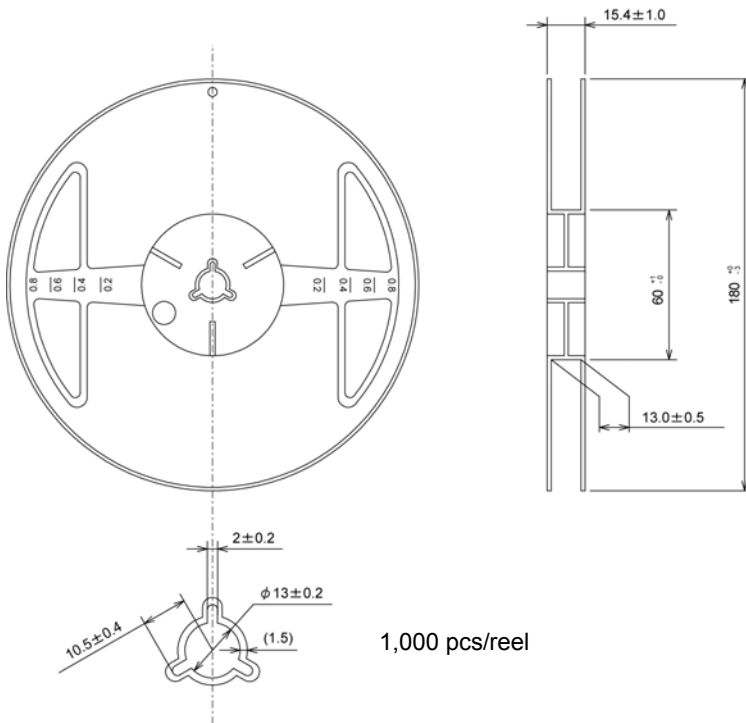

Taping Specifications

SOT-223 Reel

SOT-223 Taping Specifications

R Type : [Device orientation : Right]
Standard feed

L Type : [Device orientation : Left]
Reverse feed