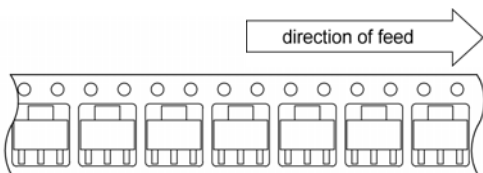

Taping Specifications

SOT-223 Reel

SOT-223 Taping Specifications

R Type : [Device orientation : Right]
Standard feed

L Type : [Device orientation : Left]
Reverse feed