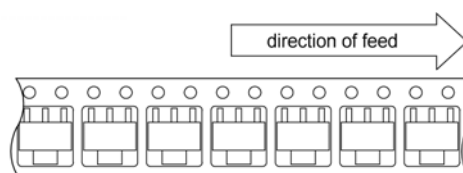

Taping Specifications

SOT-223 Reel

SOT-223 Taping Specifications

R Type : [Device orientation : Right]
Standard feed

L Type : [Device orientation : Left]
Reverse feed