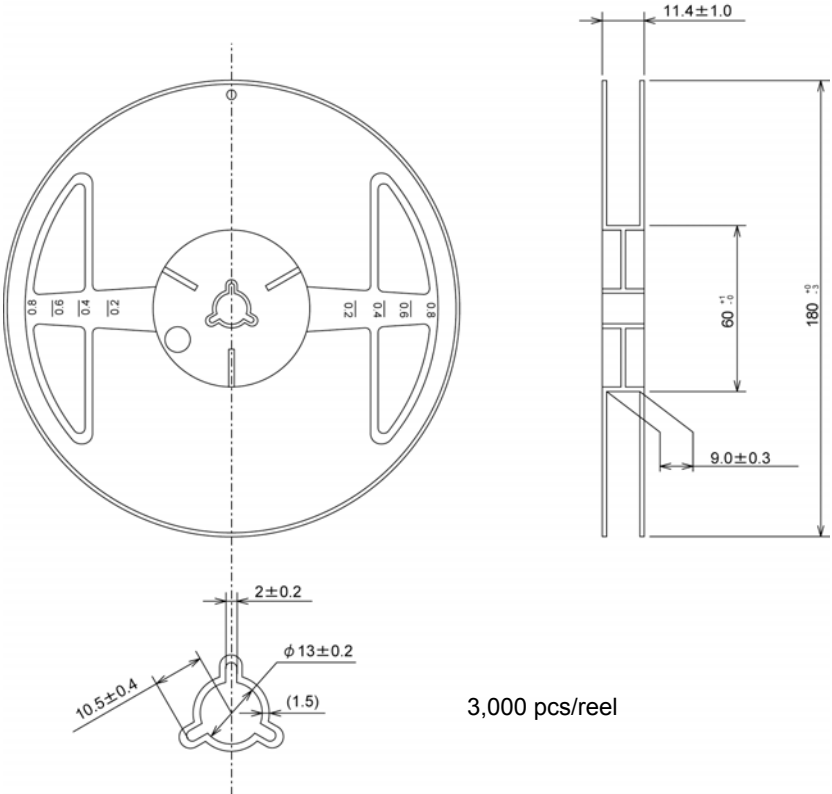

USP-10 Reel

3,000 pcs/reel

USP-10 Taping Specifications

R Type : [Device orientation : Right]  
Standard feed

L Type : [Device orientation : Left]  
Reverse feed