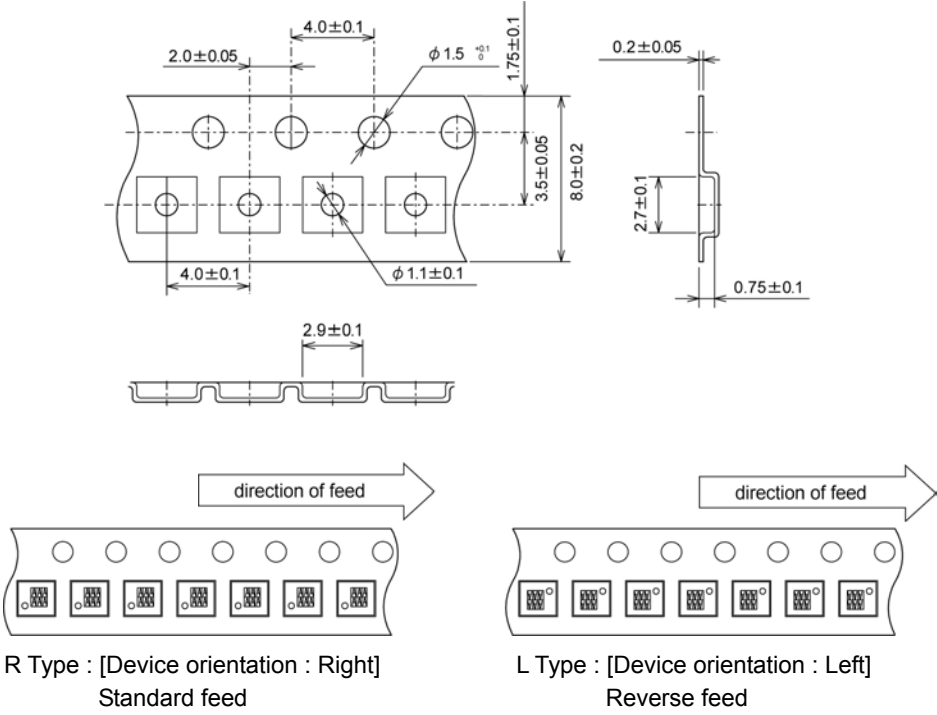

USP-10 Reel

3,000 pcs/reel

USP-10 Taping Specifications

R Type : [Device orientation : Right]  
Standard feed

L Type : [Device orientation : Left]  
Reverse feed