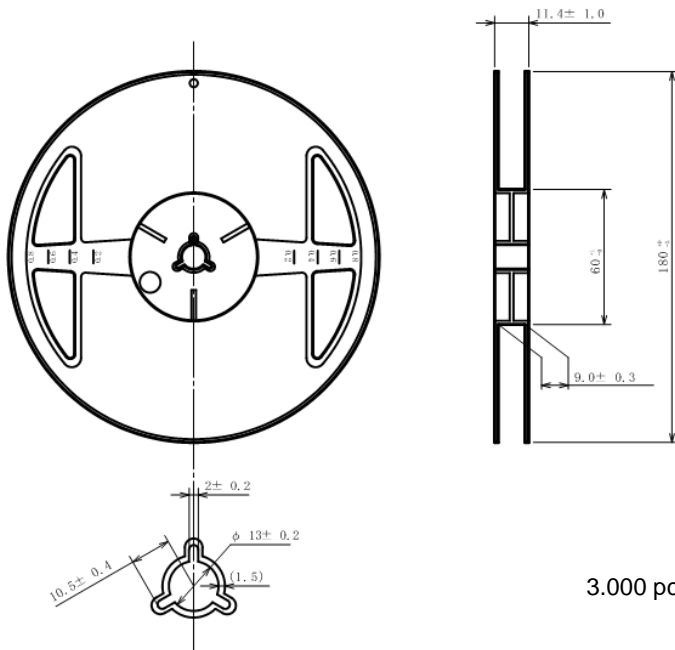

# Taping Specifications

## ● USP-4D Reel

3.000 pcs/reel

## ● USP-4D Taping Specifications

R Type : [Device orientation : Right]  
Standard feed

L Type : [Device orientation : Left]  
Reverse feed