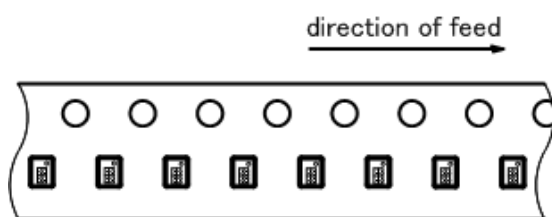

## ● USP-4D Taping Specifications

R Type : [Device orientation : Right]  
Standard feed

L Type : [Device orientation : Left]  
Reverse feed