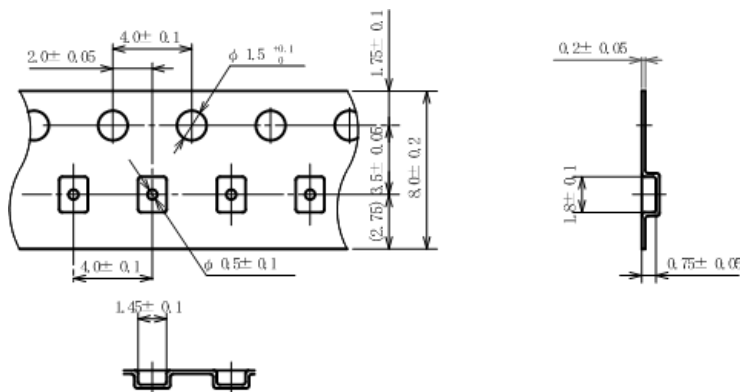

# Taping Specifications

## ● USP-4D Reel

3.000 pcs/reel

## ● USP-4D Taping Specifications

R Type : [Device orientation : Right]  
Standard feed

L Type : [Device orientation : Left]  
Reverse feed