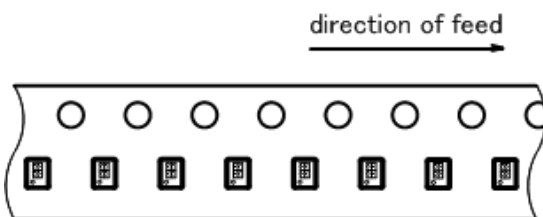

# Taping Specifications

## ● USP-4D Taping Specifications

R Type : [Device orientation : Right]  
Standard feed

L Type : [Device orientation : Left]  
Reverse feed