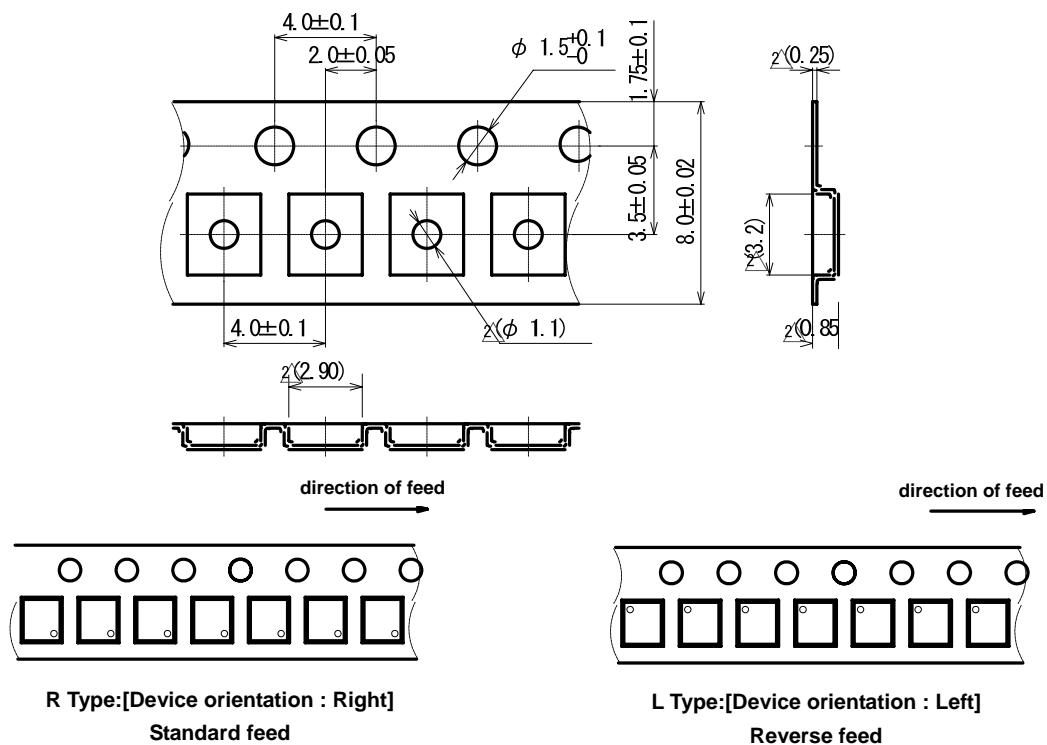

Taping Specifications

● USP-10B Reel

3,000pcs / reel

● USP-10B Taping Specifications

R Type:[Device orientation : Right]
Standard feed

L Type:[Device orientation : Left]
Reverse feed