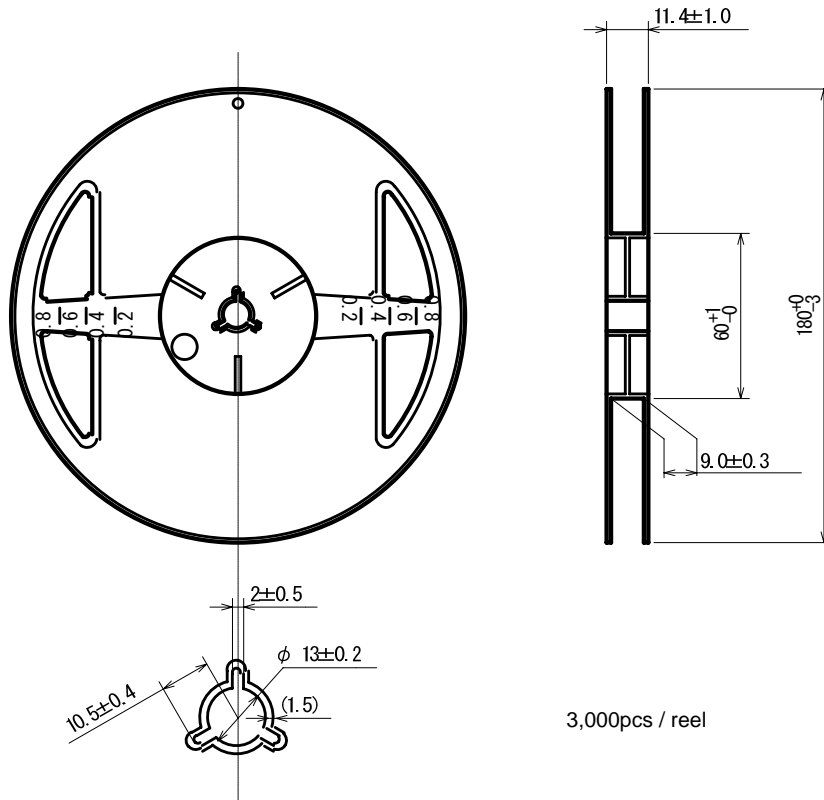

Taping Specifications

● USP-10B Reel

3,000pcs / reel

● USP-10B Taping Specifications

R Type:[Device orientation : Right]
Standard feed

L Type:[Device orientation : Left]
Reverse feed