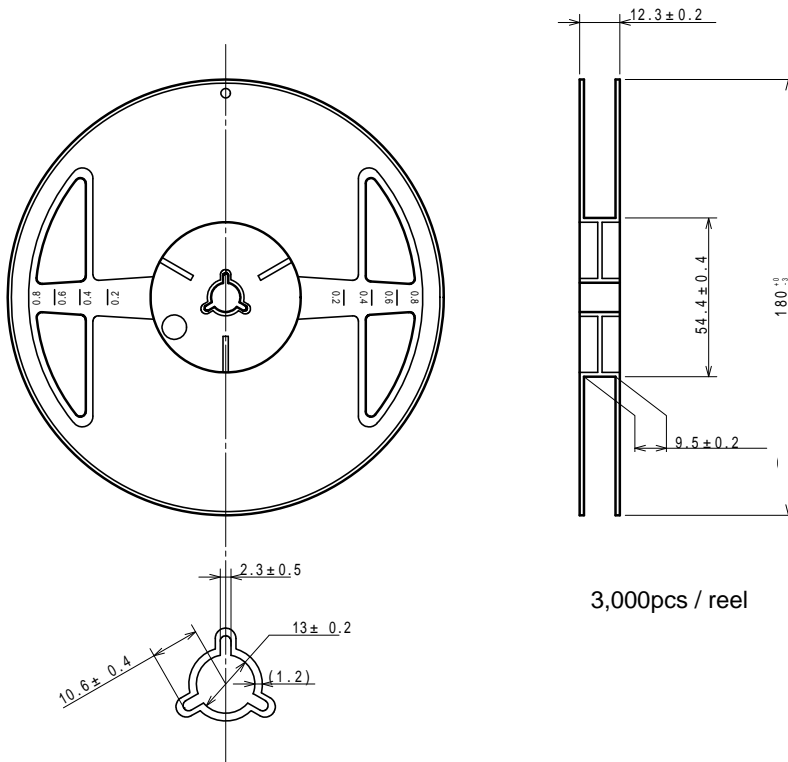

Taping Specifications

SOD-323A Reel

3,000pcs / reel

SOD-323A Taping Specifications

direction of feed