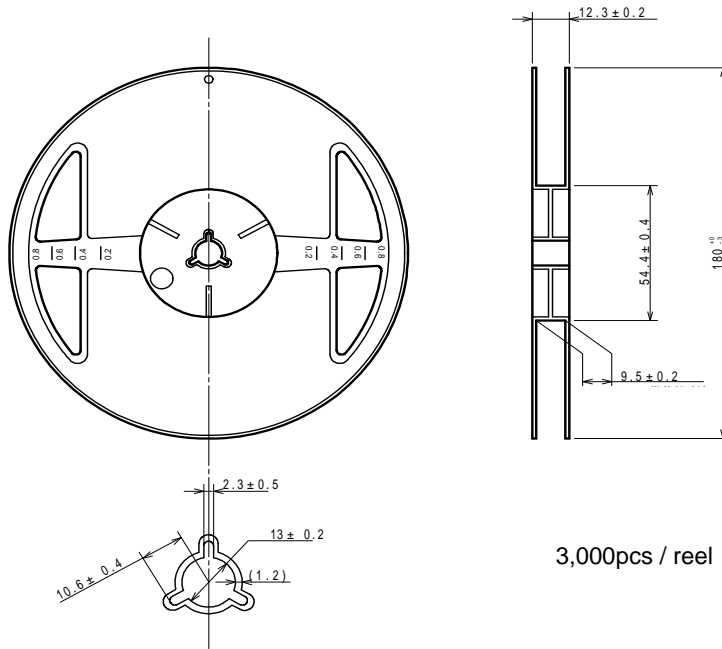

Taping Specifications

SOD-723 Reel

3,000pcs / reel

SOD-723 Taping Specifications

direction of feed