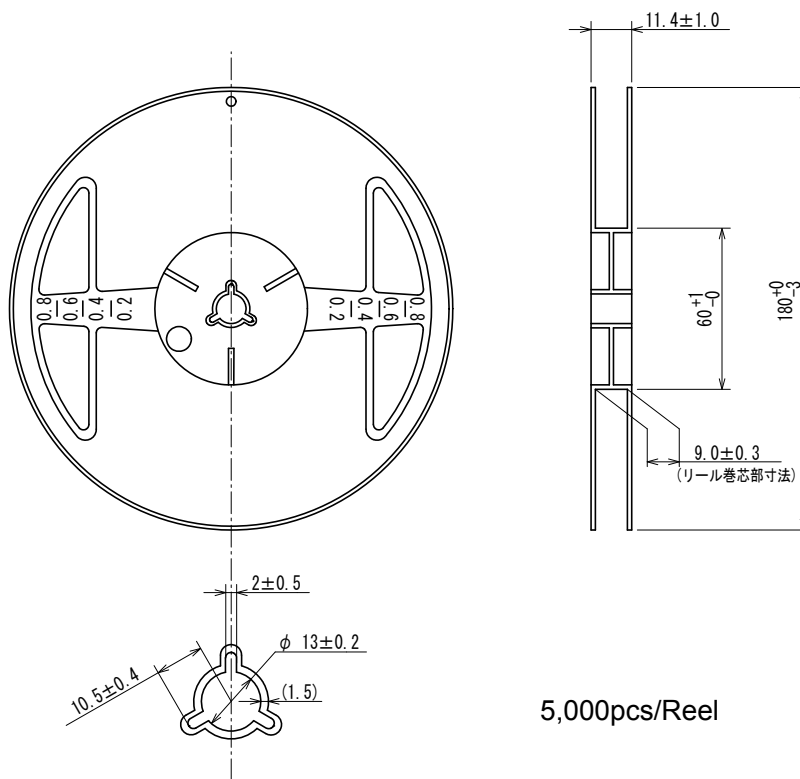

テーピング仕様 / Taping Specifications

LGA-10B01

●リール/Reel

5,000pcs/Reel

●テーピング仕様/Taping Specifications

T1 Type :[Device orientation : Right]

Standard feed

direction of feed
→

T1 Type Tape size